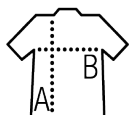

Quality

JERSEY 145
100% mercerised cotton
145 gsm

Style

Short sleeves
Mercerised cotton ribbed round neck
Taped cuffs and hem
Neck tape

Related products

Available colours

Packaging

 Carton size : 60 x 40 x 14 cm

 Weight per carton : 0.00kg

Available sizes

Sizes	S	M	L	XL	XXL	3XL
A/B	65/42	66/45	67/48	68/51	69/54	70/57