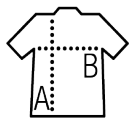

### Quality

JERSEY 190  
95% semi-combed ringspun cotton - 5% elastane  
Taped neck  
Elastane ribbed collar

### Style

Round neck  
Cut and sewn  
Stretch

### Available sizes

Sizes	S	M	L	XL	XXL
A/B	64/40	66/43	68/46	70/49	72/52