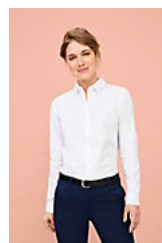

Quality

HERRINGBONE - 82% cotton - 18% polyester
125 gsm
Yarn-dyed

Style

Straight cut
Small collar
Long sleeves
2-button adjustable round cuffs
7-button placket

Available sizes

Sizes	S	M	L	XL	XXL	3XL	4XL
A/B	77.5/53.5	78/55.5	78.5/57.5	79/59.5	79.5/62	80/64	80/66

Available colours

White

Sky blue

Packaging

Carton size : 57 x 37 x 30 cm

Weight per carton : 0.00 kg

Related products

SOL'S BRODY WOMEN
02103