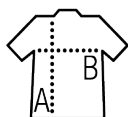

Quality

HERRINGBONE - 82% cotton - 18% polyester
125 gsm
Yarn-dyed

Style

Straight cut
Small collar
Long sleeves
2-button adjustable round cuffs
7-button placket

Available sizes

Sizes	S	M	L	XL	XXL	3XL	4XL
A/B	77.5/53.5	78/55.5	78.5/57.5	79/59.5	79.5/62	80/64	80/66

Available colours

White

Sky blue

Packaging

Carton size : 57 x 37 x 30 cm

Weight per carton : 0.00 kg

Related products

SOL'S BRODY WOMEN
02103