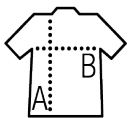

Quality

SOFT SHELL 340 - 3 layers
 Outshell: 94% polyester - 6% elastane
 100% polyester taffeta lining
 Padding: 100% polyester 160 gsm
 8000 mm waterproof and breathable

Style

Available sizes

Sizes	S	M	L	XL	XXL
A/B	64/49	66/52	68/55	70/58	72/61

Available colours

Black

French navy

Packaging

Carton size : 68 x 38 x 46 cm

Weight per carton : 0.00 kg

Related products

SOL'S ROCK MEN
46604