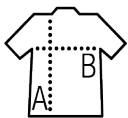

Quality

Style

Straight cut
Long sleeves
Stiffened collar
Adjustable cuffs with 2 buttons and bound slits

Available sizes

Sizes	S	M	L	XL	XXL	3XL	4XL
A/B	77/56	78/60	79/64	80/68	81/72	82/76	83/80

Available colours

White

Atoll blue

Mid blue

Apple green

Black

Packaging

Carton size : 57 x 37 x 28 cm

Weight per carton : 0.00 kg