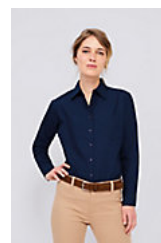

Related products

SOL'S EXECUTIVE
16060